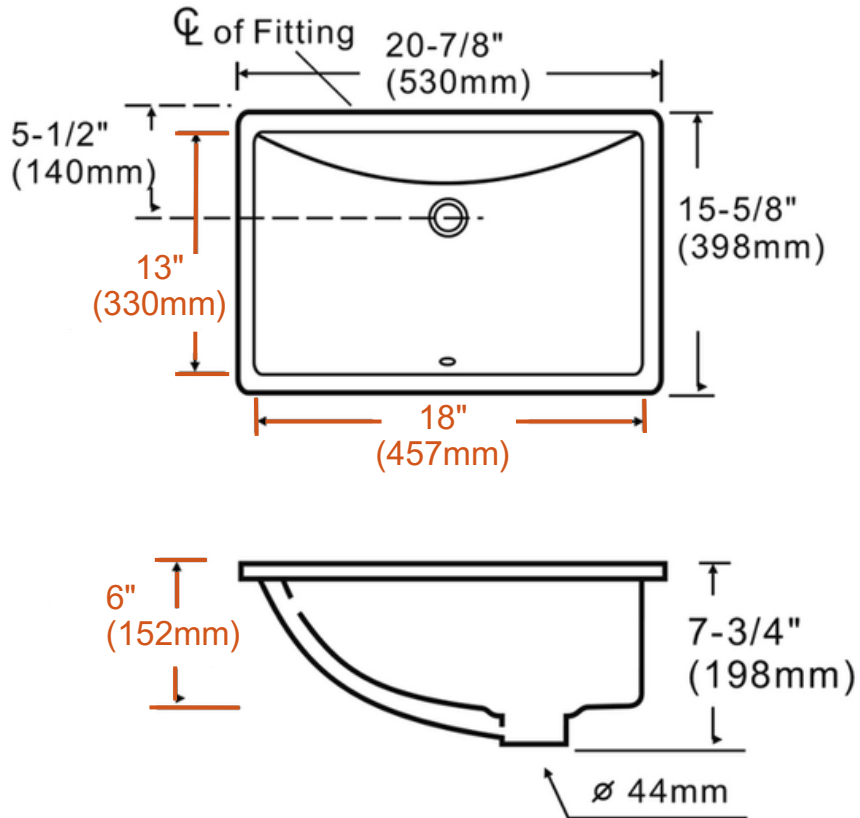

PL-3099
Pearl Series
Porcelain Sink

Features

- Rectangular Basin
- Overflow Drain
- Nonporous - Hygienic

Material

- Vitreous China

Installation

- Undermount

Available Color/Finishes
Intended for reference only

Technical Information

All product dimensions are nominal

Interior Measurements: 18" x 13" x 6"

Exterior Measurements: 20 7/8" x 15 5/8" x 7 3/4"

Bowl Configuration: Single

Finish: Vitreous China

Installation Information